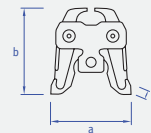

ACO203XL continued

S229 ZB203 Adaptor

Size	a	b	c	Kg	Code
35-54mm	142	124	33	1	39190