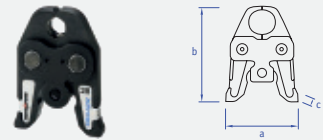

## ACO203XL

Power	Charging Time	Piston Force	Piston Stroke	Item Code
Battery 18V Li-Ion 1.5/3.0Ah	60 min	Max. 32kN	40 or 80mm	39285
<b>Compatible with XPress Systems</b>		<b>Tool Dimensions</b>		<b>Other</b>
Copper, Carbon Steel, Stainless Steel, Copper Gas, Stainless Steel Gas and Solar		487 x 79 x 116mm 4.6Kg		Visible electronic sensor for jaw locking bolt. Contains electronic log book for analysis
<b>Contains</b>				
S230 ACO202XL, 2 x Batteries, Battery Charger, Carry Case 639 x 446 x 151mm Total Weight: 10.6Kg				

## S227 ECOTEC PB2 Jaws

Size	a	b	c	Kg	Code			
12mm	143	110	39	2	39179			
15mm	143	110	39	2	39180			
18mm	143	110	39	2	39181			
22mm	147	110	39	2	39182			
28mm	147	110 </tr <tr> <td>35mm</td> <td>154</td> <td>110</td> <td>39</td> <td>2</td> <td>39184</td> </tr>	35mm	154	110	39	2	39184
35mm	154	110	39	2	39184			