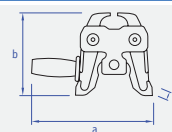

S231 ZB221 Adaptor

Size	a	b	c	Kg	Code
66.7-108mm	155	216	43	5	39286