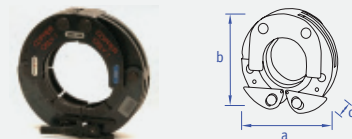

## S228 Snap On sling

Size	a	b	c	Kg	Code
42mm	112	100	41	1	39186
54mm	124	112	41	2	39187

## S330 Snap On sling

Size	a	b	c	Kg	Code
66.7mm	151	143	61	4	39220
76.1mm	164	155	61	4	39221
88.9mm	175	167	55	4	39224
108mm	209	205	77	6.3	39225

\*S330 in size 108mm is not suitable for copper, use S322

## S322 Sling (copper only)

Size	a	b	c	Kg	Code
108mm	200	200	60	5	39222

## S410 HP Snap On sling Not suitable for copper

Size	a	b	c	Kg	Code
35mm	112	100	41	2	39268
42mm	125	120	41	2	39269
54mm	125	122	41	2	39271