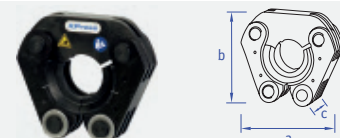

S410 HP Snap On sling Not suitable for copper

Size	a	b	c	Kg	Code
35mm	112	100	41	2	39268
42mm	125	120	41	2	39269
54mm	125	122	41	2	39271