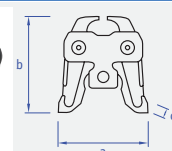

S232 ZB222 Adaptor (2nd press)

Size	a	b	c	Kg	Code
108mm	155	216	43	5	39287