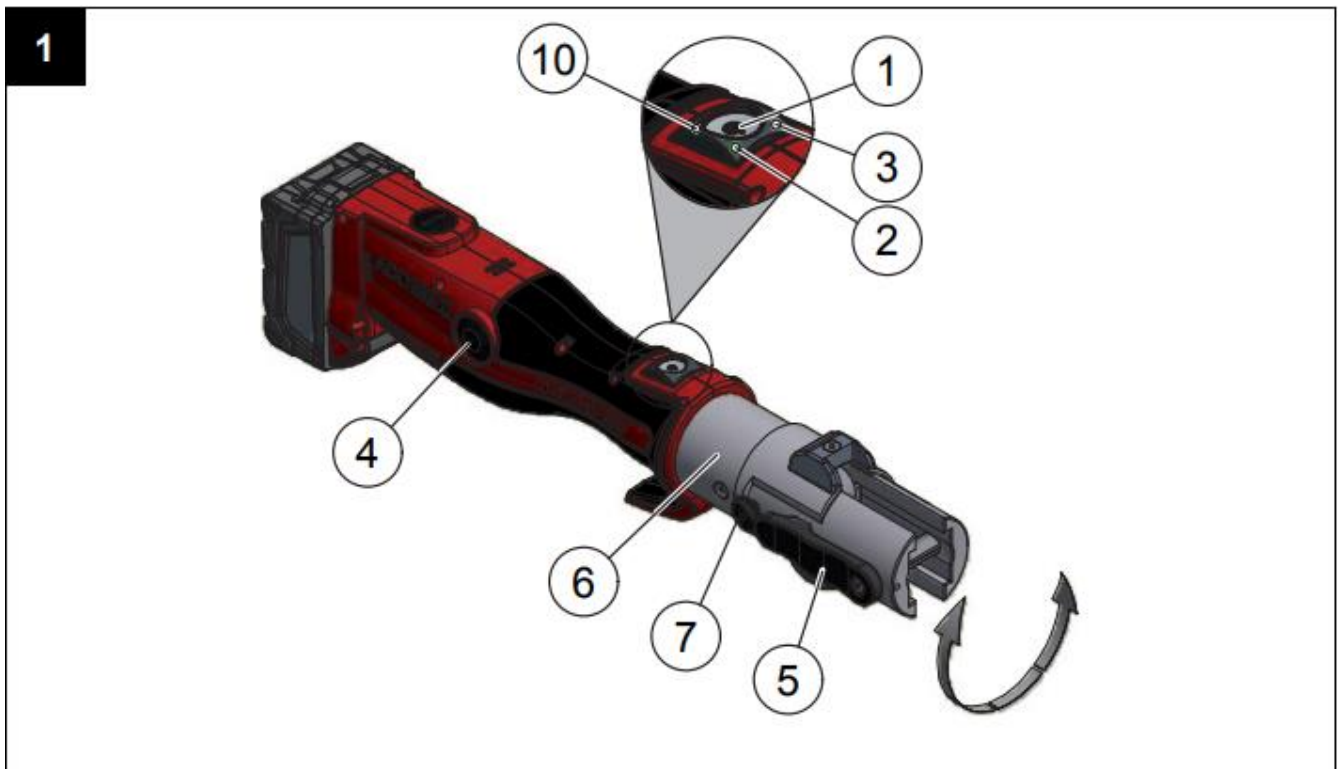

BROUGHTON PLANT HIRE & SALES

Unit 10, Trade City, Ashton Road, Romford, Essex RM3 8UJ

TELEPHONE: 01708 383350 FAX: 01708 383359

www.broughtonplanthire.co.uk

ACO202/3XL Stroke Limit

This press device features a stroke limit when using shorter press jaws 15 – 54mm.

The stroke limit helps save time and battery life.

The stroke limit can be switched on and off using an indexing bolt (7) as follows:

- Press the start button (1) with the stroke limit being actuated
- Immediately Pull out the indexing bolt (7) and rotate through 90°.
- Allow the indexing bolt (7) to lock into the groove.

To reverse the process and allow the device to receive the longer press jaws / Adaptors 67 – 108mm

- Press the start button (1) with the stroke limit being actuated.
- The indexing bolt (7) can then be pulled out and locked in position by rotating through 90°.
- Please ensure this is locked into position before starting the device again.