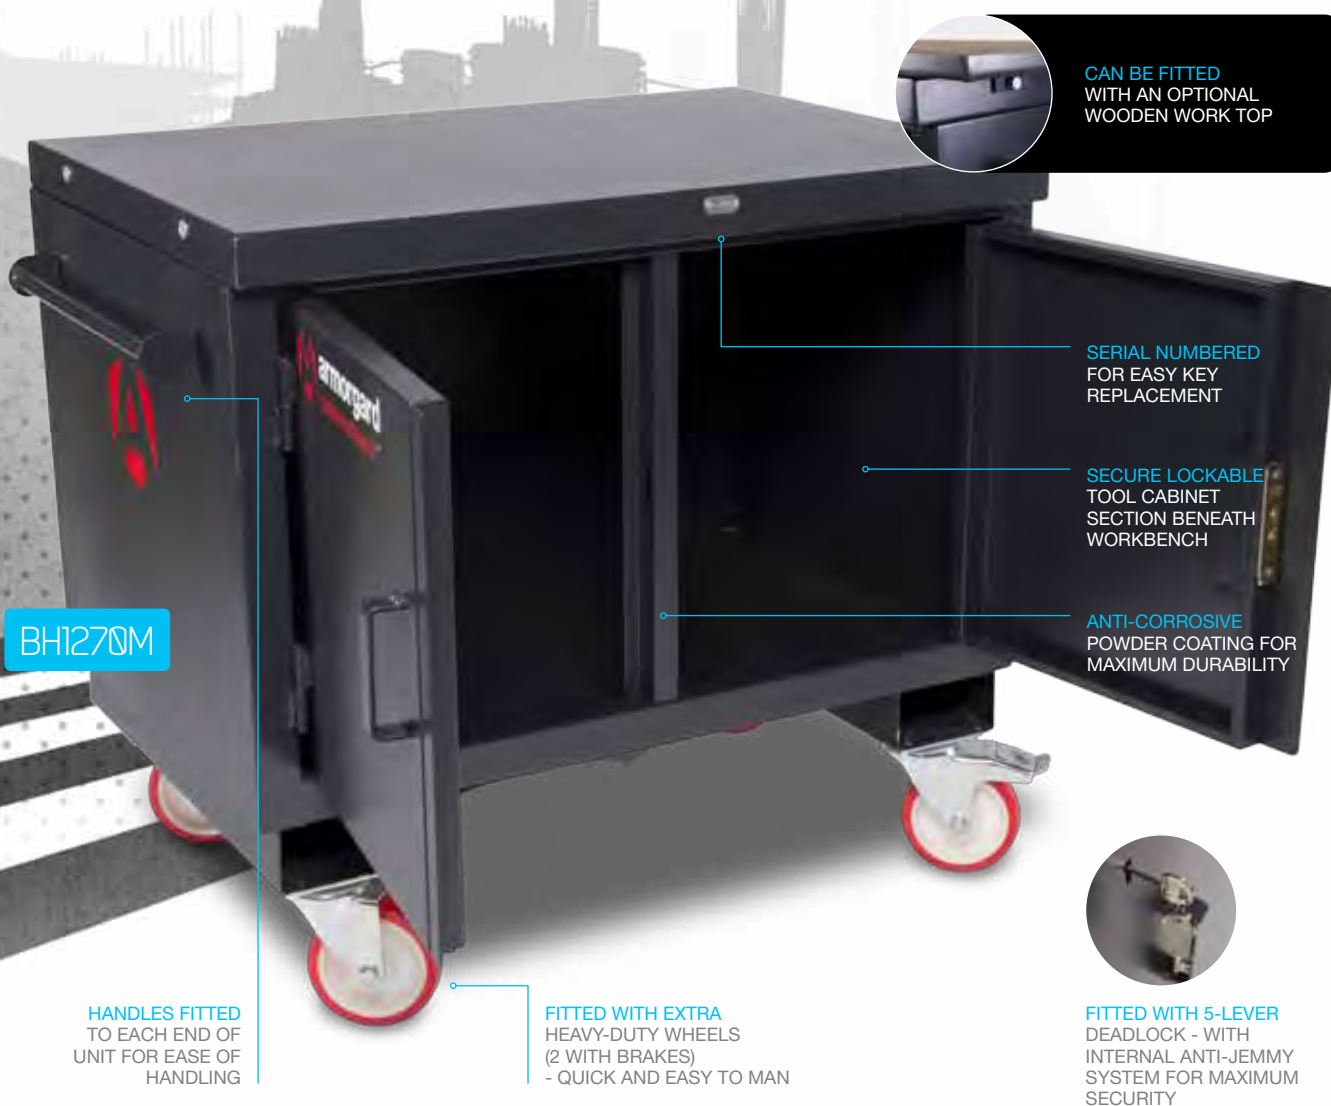

# mobile tuffbench™

The universal mobile workbench that's also a heavy-duty cabinet!

Use the Armorgard Mobile TuffBench™ for a day and you'll wonder how you ever got by without it. A combination of heavy-duty storage cabinet and multi-purpose work surface, this innovative workbench makes any job that bit easier, while ensuring that your tools and equipment remain safe from thieves and damage. Its ultra-tough surface is ideal for fixing chain vice, engineers vice and other equipment, making it indispensable for M&E contractors when pipe threading and bending.

Product Code	Description	Weight	External Dimensions W x D x H (mm)	Internal Dimensions W x D x H (mm)
BH1270M	Mobile TuffBench	78kg	1120 x 705 x 920	990 x 630 x 640
BH1270M With wood top	Mobile TuffBench	97.5kg	1200 x 700 x 940	990 x 630 x 640

Note: weights and dimensions are approximate. External dimensions include handles.