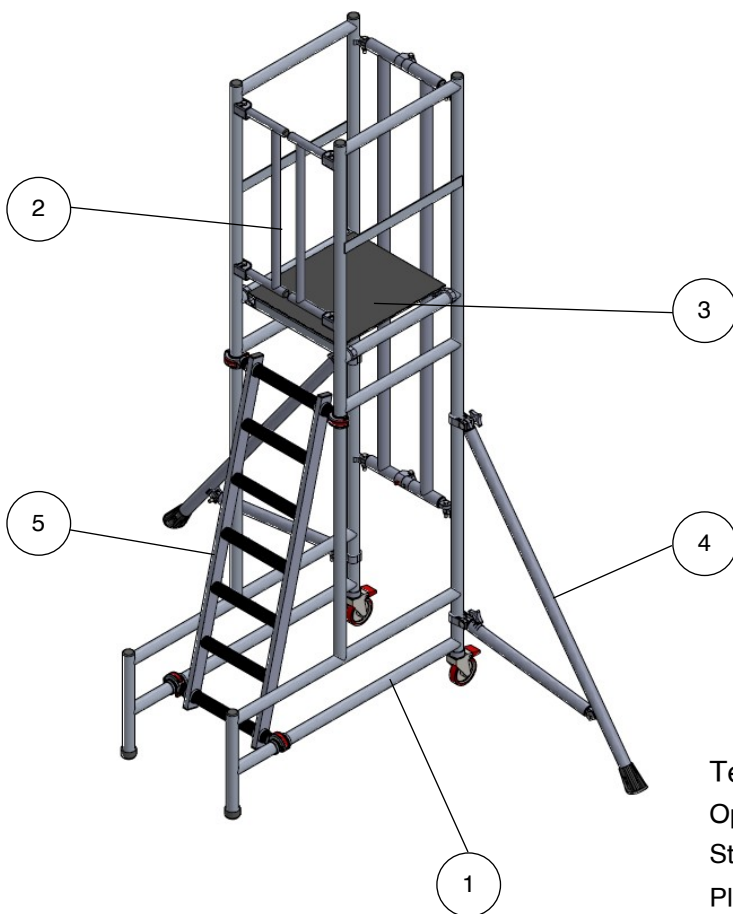

UTS SALES AND REPAIRS

A SAFER WAY TO REACH NEW HEIGHTS

BS 8620 Podium
(H)3.01 X (L)1.37m X (W)0.65m

Working Height
3.92m

Platform Height
1.92m

Tower Components

Item	Description	Quantity
1	Podium Mainframe	1
2	Self Closing Gates	1
3	Podium Platform	1
4	1.75m-1.92m Pod Stabiliser	2
5	7 Rung Podium Ladder	1
6	Instruction Manual	1

Technical information:

Open Dimensions:	(H)2.93 X (L)1.37m X (W)0.65m
Storage Dimensions:	(H)2.93 X (L)1.37m X (W)0.26m
Platform Dimensions:	0.6m X 0.53m
Platform Height (ph):	1.75m 1.92m
Working Height (wh):	3.75m 3.92m
Maximum Working Load:	150kg
Weight:	41.4kg