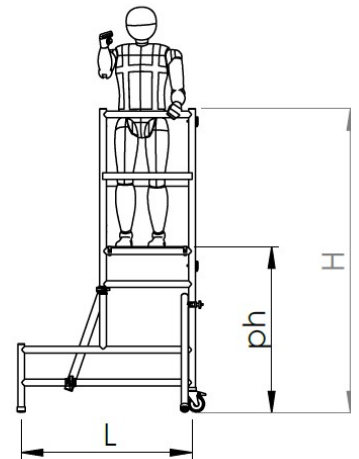

UTS SALES AND REPAIRS

A SAFER WAY TO REACH NEW HEIGHTS

BS 8620 Podium
(H)3.01 X (L)1.37m X (W)0.65m

Working Height
3.92m

Platform Height
1.92m

Tower Components

Item	Description	Quantity
1	Podium Mainframe	1
2	Self Closing Gates	1
3	Podium Platform	1
4	1.75m-1.92m Pod Stabiliser	2
5	7 Rung Podium Ladder	1
6	Instruction Manual	1

Technical information:

Open Dimensions:	(H)2.93 X (L)1.37m X (W)0.65m
Storage Dimensions:	(H)2.93 X (L)1.37m X (W)0.26m
Platform Dimensions:	0.6m X 0.53m
Platform Height (ph):	1.75m 1.92m
Working Height (wh):	3.75m 3.92m
Maximum Working Load:	150kg
Weight:	41.4kg