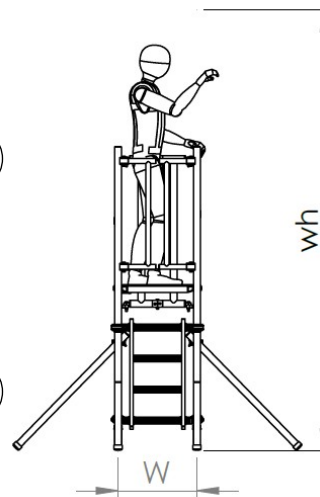

UTS SALES AND REPAIRS

A SAFER WAY TO REACH NEW HEIGHTS

BS 8620 Podium
(H)3.01 X (L)1.37m X (W)0.65m

Working Height
3.92m

Platform Height
1.92m

Tower Components

Item	Description	Quantity
1	Podium Mainframe	1
2	Self Closing Gates	1
3	Podium Platform	1
4	1.75m-1.92m Pod Stabiliser	2
5	7 Rung Podium Ladder	1
6	Instruction Manual	1

Technical information:

Open Dimensions:	(H)2.93 X (L)1.37m X (W)0.65m
Storage Dimensions:	(H)2.93 X (L)1.37m X (W)0.26m
Platform Dimensions:	0.6m X 0.53m
Platform Height (ph):	1.75m 1.92m
Working Height (wh):	3.75m 3.92m
Maximum Working Load:	150kg
Weight:	41.4kg